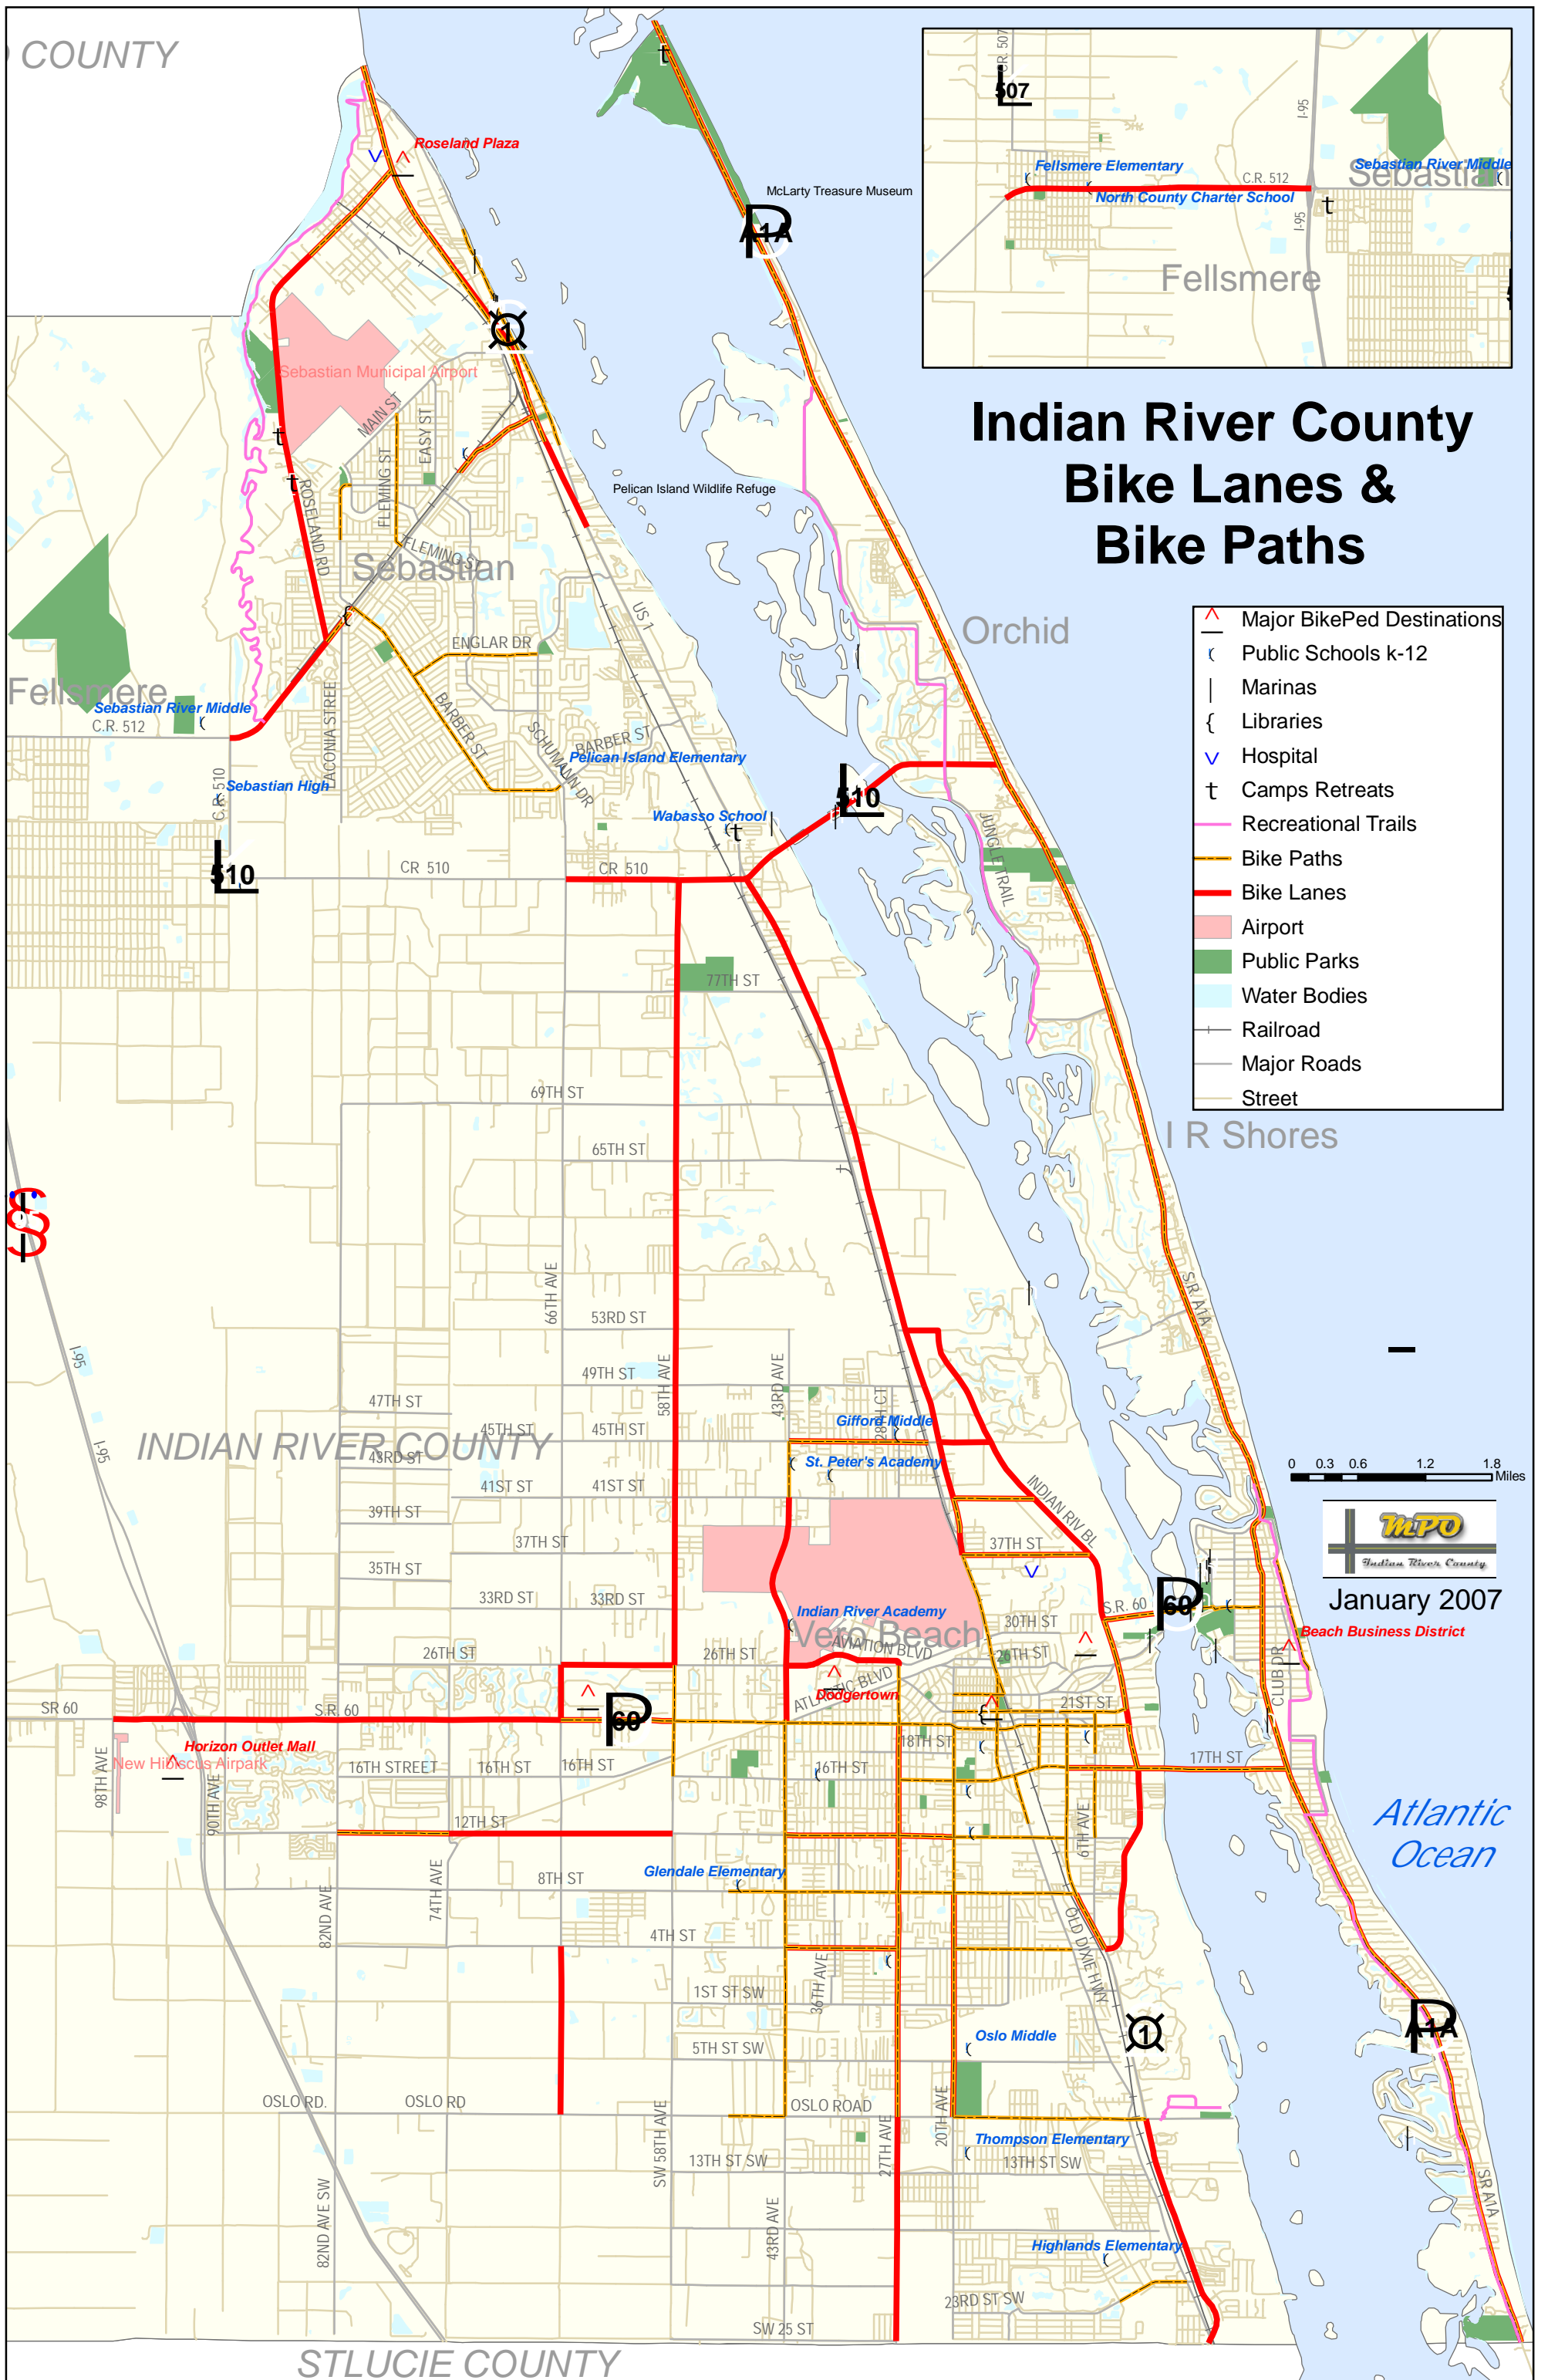

COUNTY

Indian River County Bike Lanes & Bike Paths

- Major BikePed Destinations
- Public Schools k-12
- Marinas
- Libraries
- Hospital
- Camps Retreats
- Recreational Trails
- Bike Paths
- Bike Lanes
- Airport
- Public Parks
- Water Bodies
- Railroad
- Major Roads
- Street

0 0.3 0.6 1.2 1.8 Miles

January 2007

Beach Business District

Atlantic Ocean

ST LUCIE COUNTY