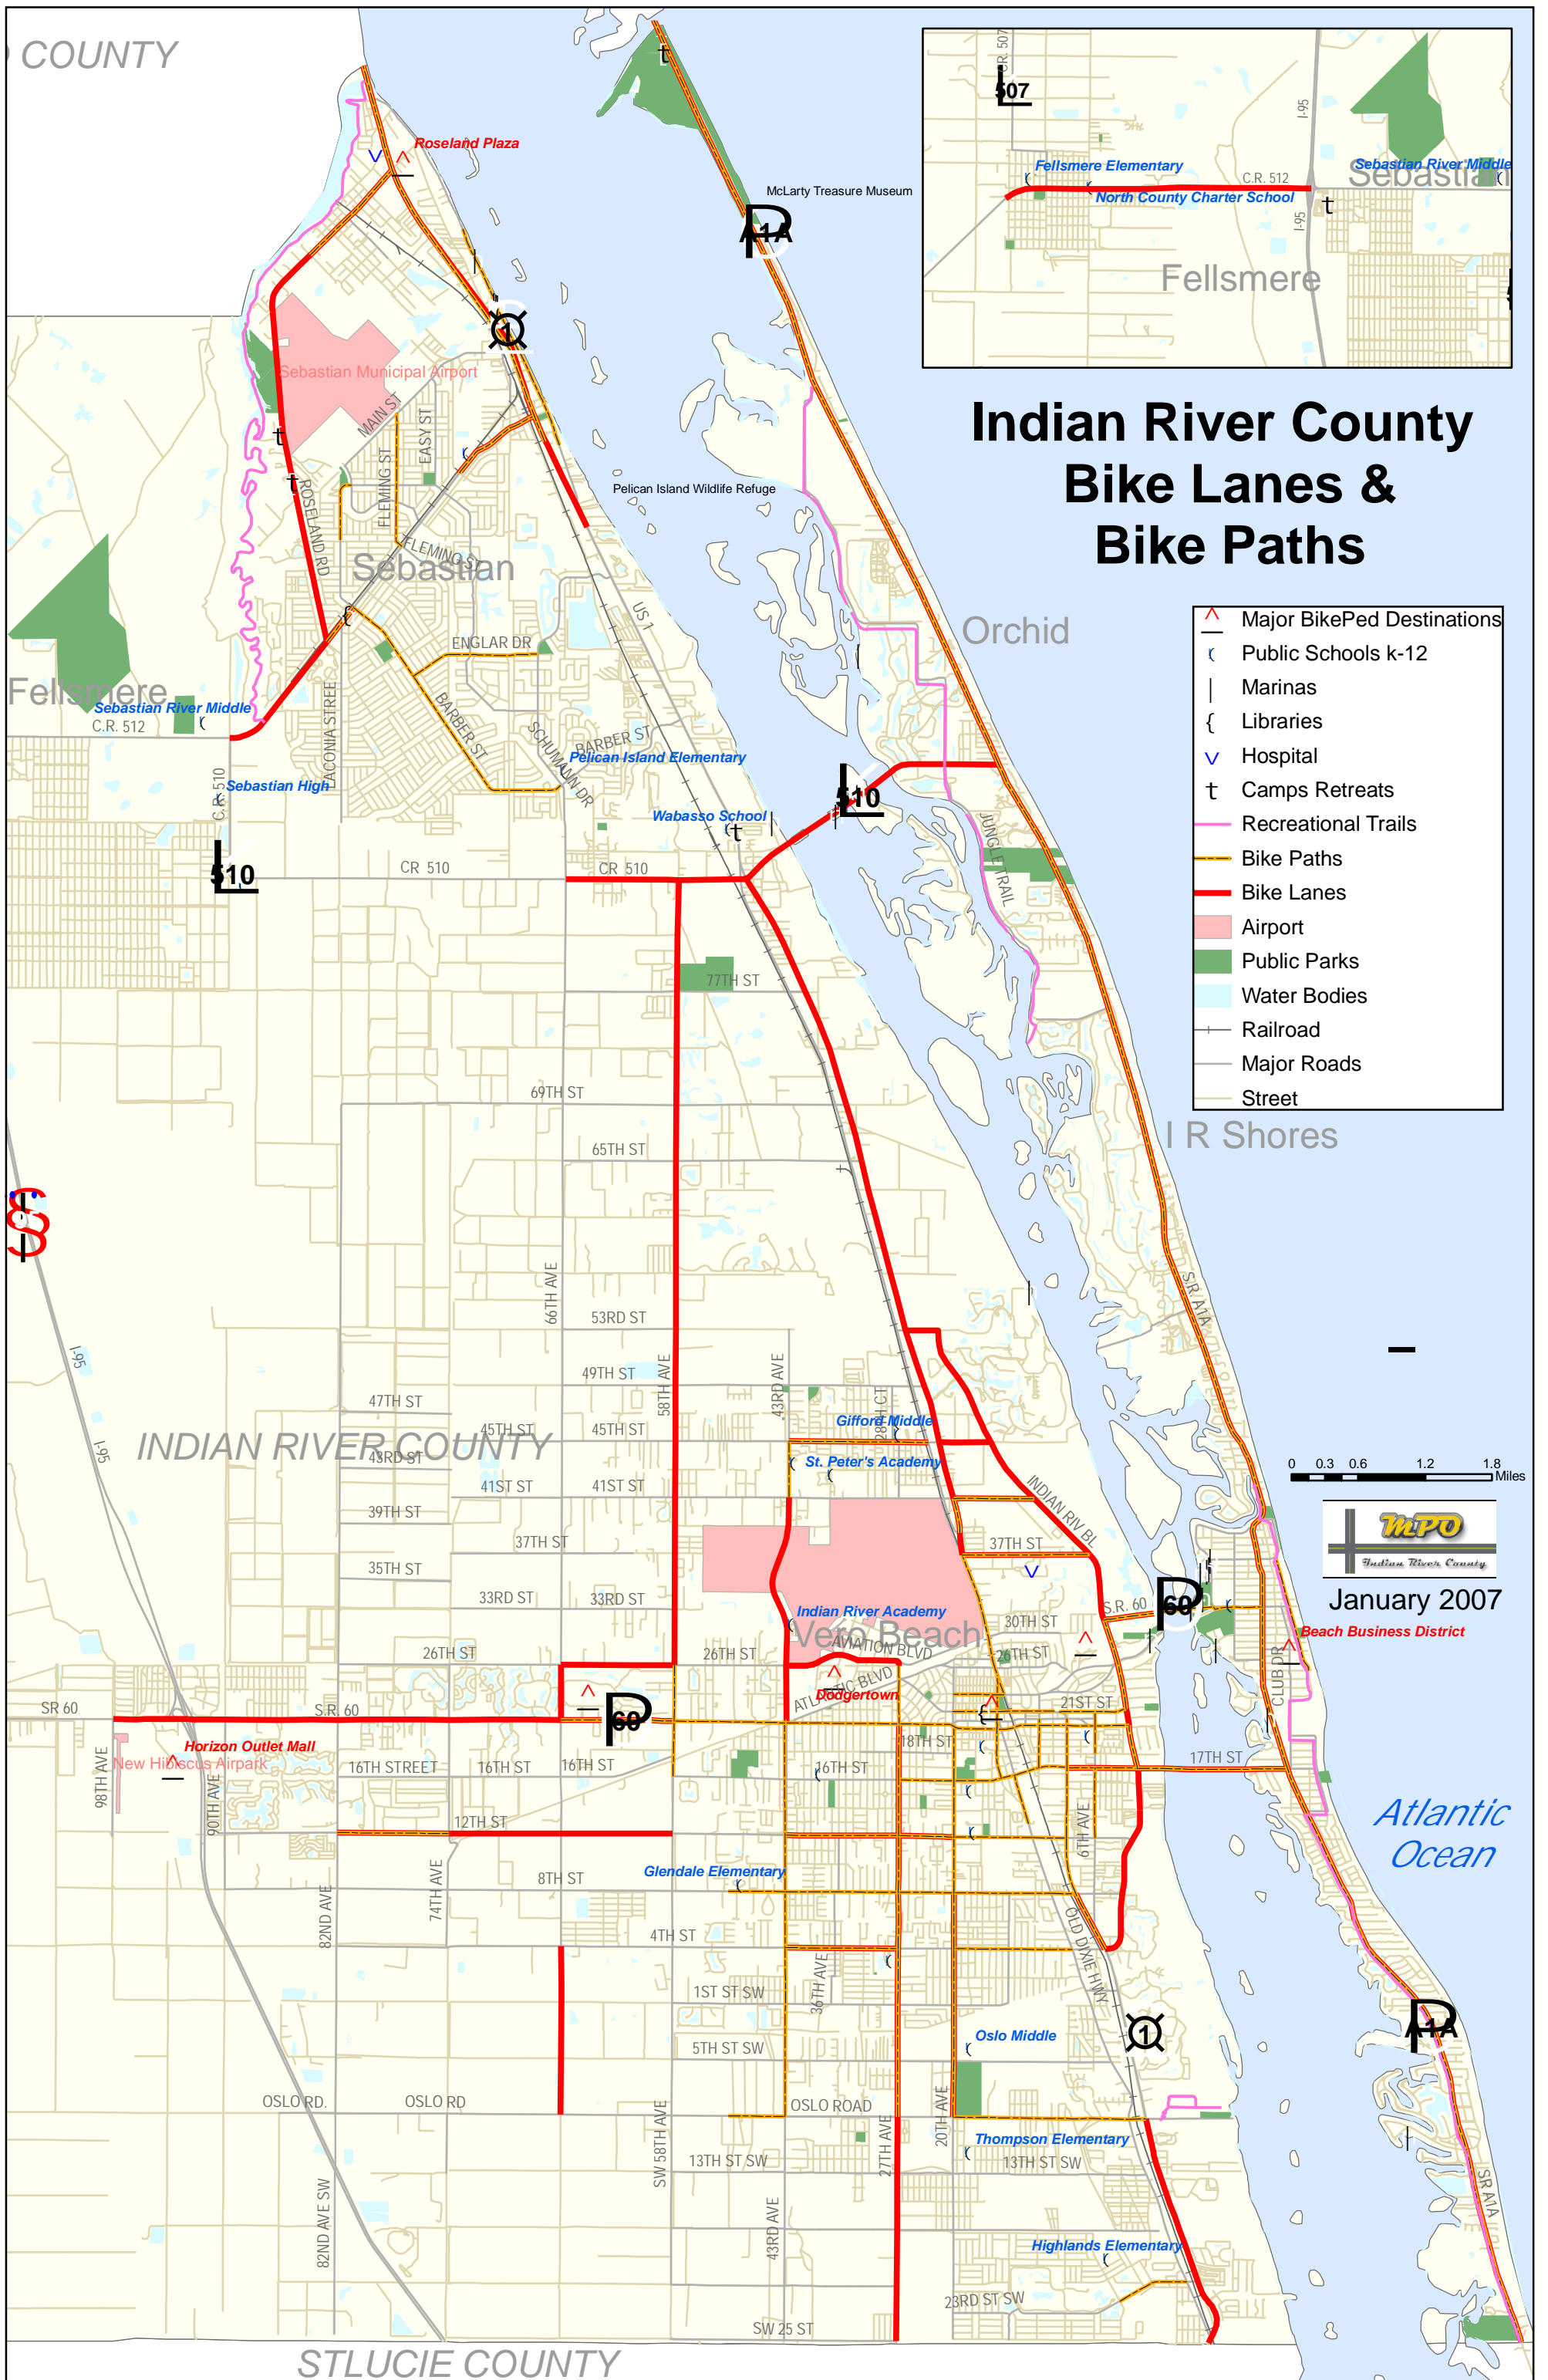

COUNTY

Indian River County Bike Lanes & Bike Paths

- Major BikePed Destinations
- Public Schools k-12
- Marinas
- Libraries
- Hospital
- Camps Retreats
- Recreational Trails
- Bike Paths
- Bike Lanes
- Airport
- Public Parks
- Water Bodies
- Railroad
- Major Roads
- Street

0 0.3 0.6 1.2 1.8 Miles

January 2007

Beach Business District

Atlantic Ocean

STLUCIE COUNTY