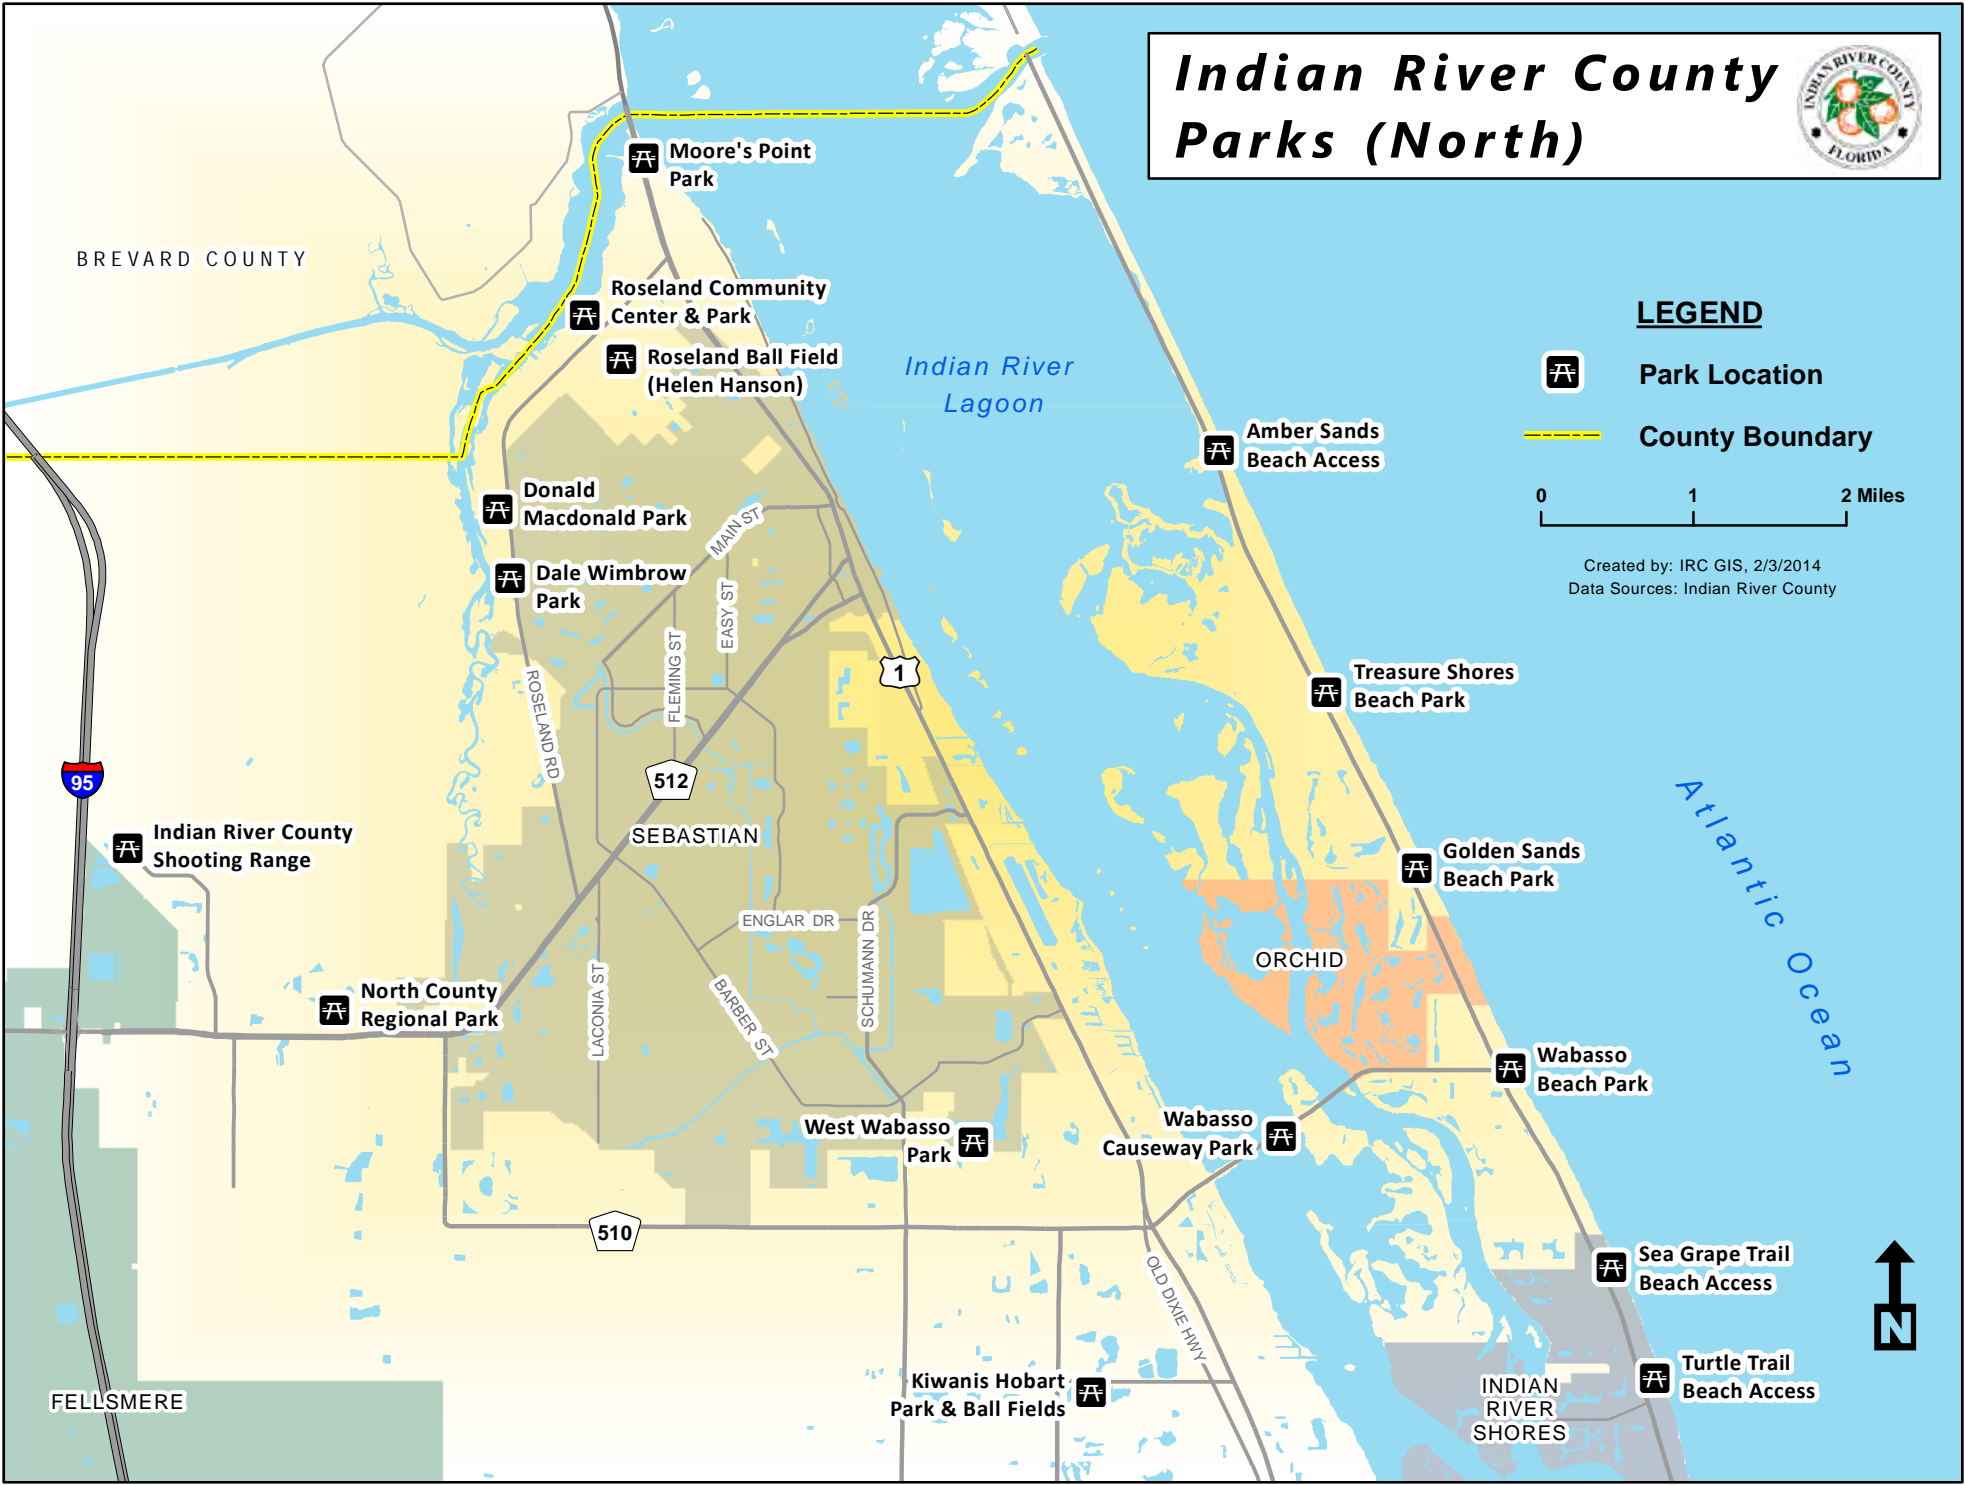

Indian River County Parks (North)

LEGEND

-  Park Location
 -  County Boundary
- 0 1 2 Miles

Created by: IRC GIS, 2/3/2014
 Data Sources: Indian River County

Indian River County Parks (South)

LEGEND

-  Park Location
-  County Boundary

Created by: IRC GIS, 2/3/2014
Data Sources: Indian River County

Indian River County Parks (West)

BREVARD COUNTY

FELLSMERE RD

OSCEOLA COUNTY

138TH AV

Blue
Cypress
Lake

Blue Cypress
Park

FELLSMERE

512

BLUE CYPRESS LAKE RD

60

441

FLORIDA TURNPIKE

OKEECHOBEE COUNTY

LEGEND

Park Location

County Boundary

0 1.5 3 Miles

Created by: IRC GIS, 2/4/2014
Data Sources: Indian River County

ST. LUCIE COUNTY