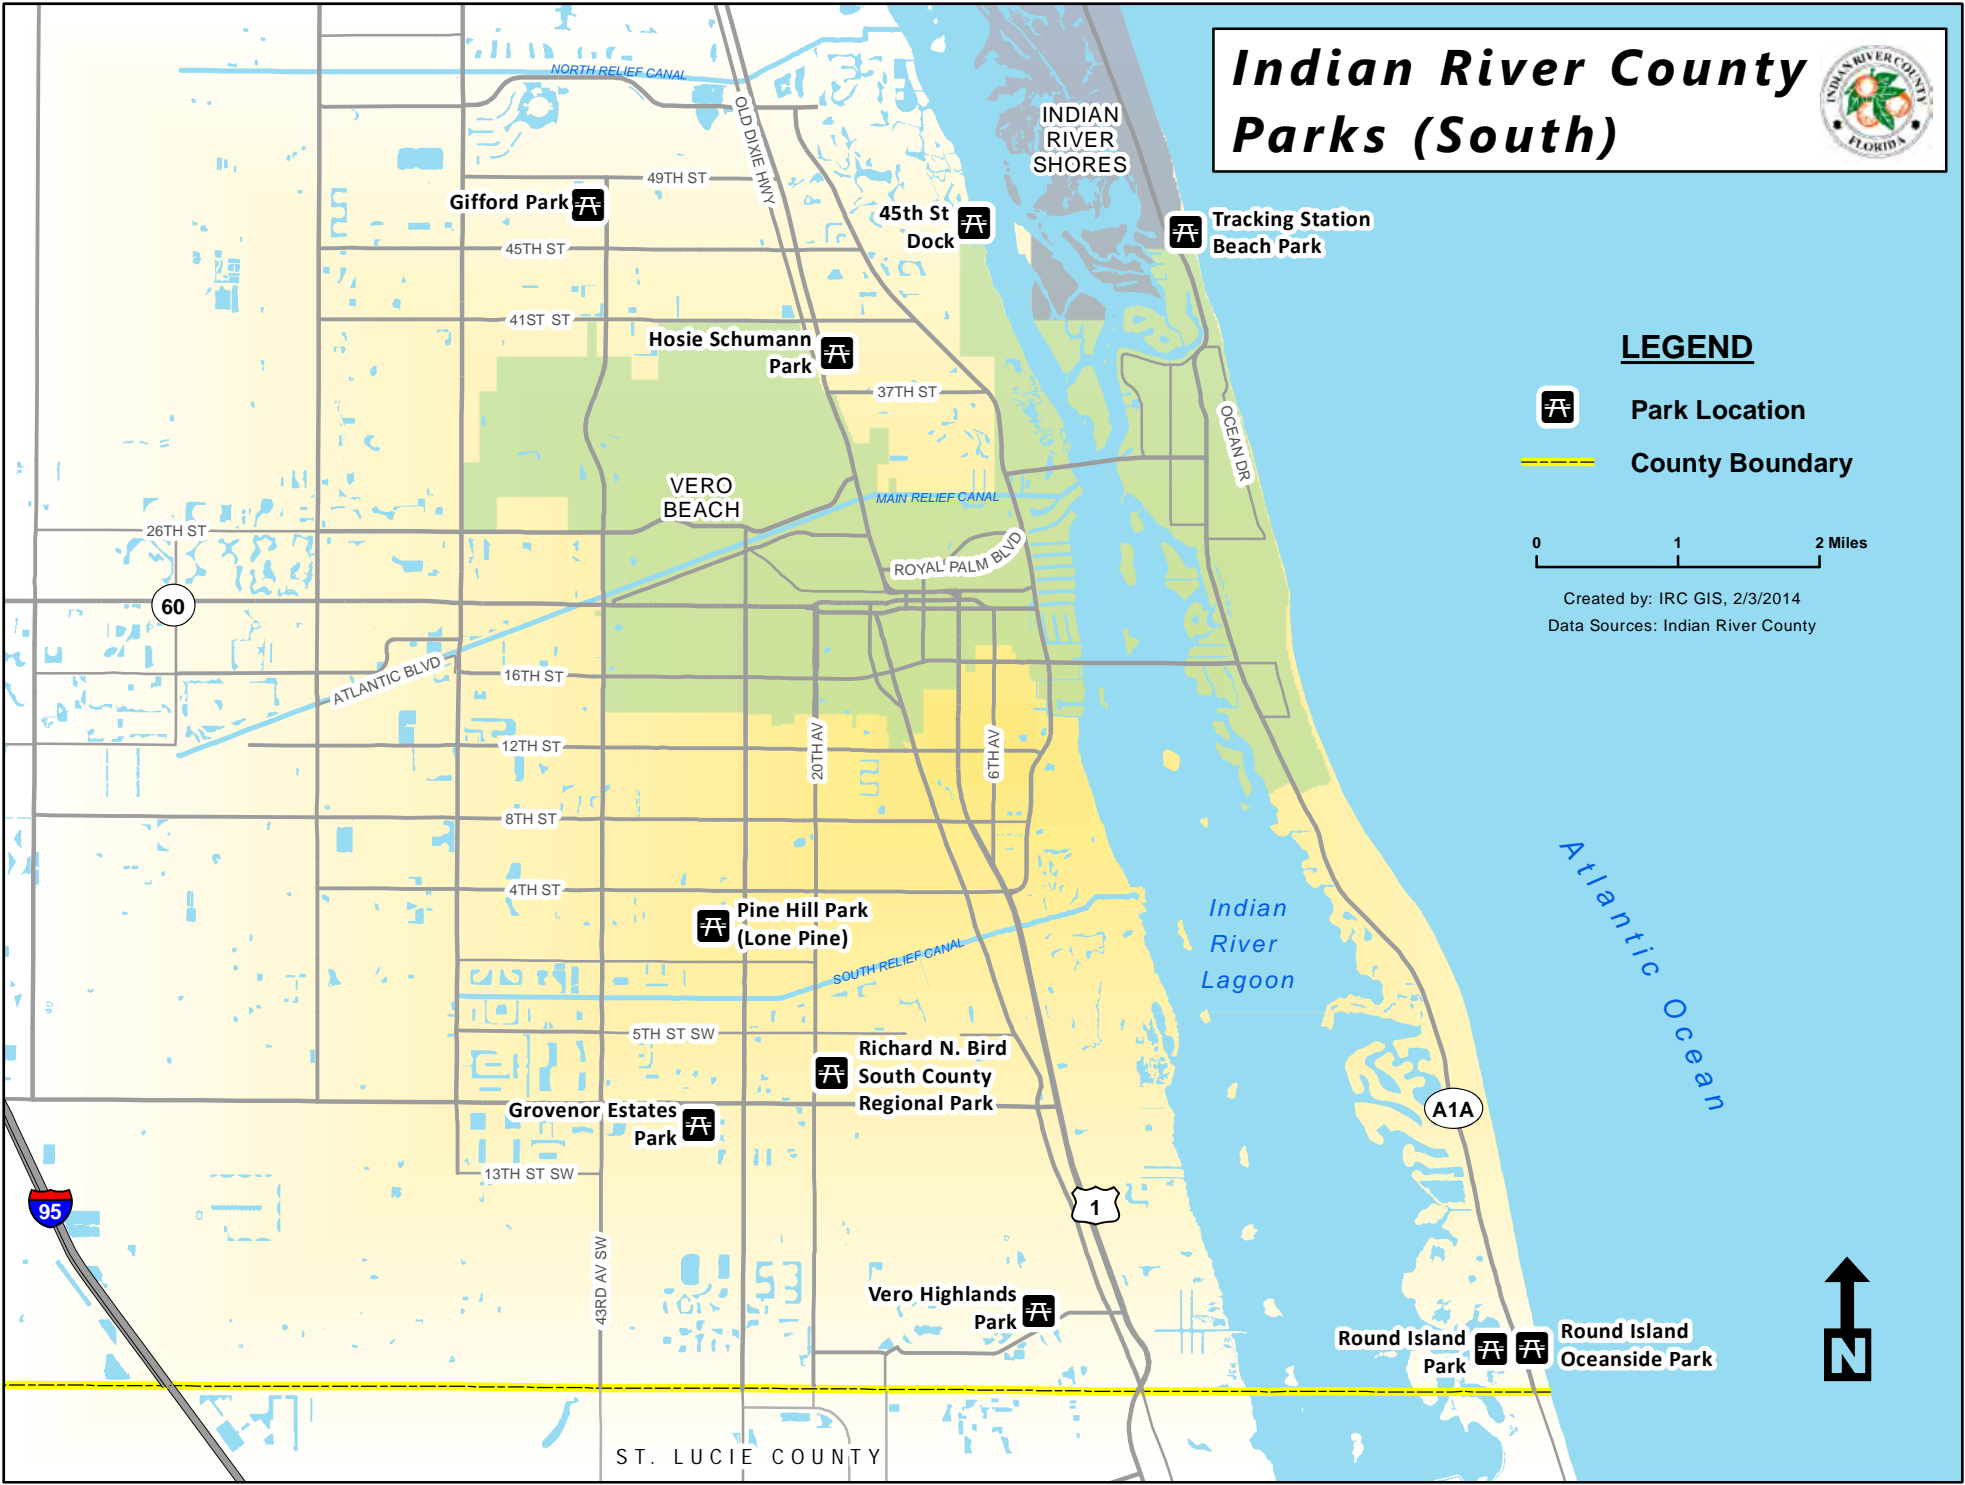

Indian River County Parks (North)

LEGEND

-  Park Location
 -  County Boundary
- 0 1 2 Miles

Created by: IRC GIS, 2/3/2014
 Data Sources: Indian River County

Indian River County Parks (South)

LEGEND

-  Park Location
-  County Boundary

Created by: IRC GIS, 2/3/2014
Data Sources: Indian River County

Indian River County Parks (West)

BREVARD COUNTY

FELLSMERE RD

OSCEOLA COUNTY

138TH AV

Blue
Cypress
Lake

Blue Cypress
Park

FELLSMERE

512

BLUE CYPRESS LAKE RD

60

441

FLORIDA TURNPIKE

OKEECHOBEE COUNTY

LEGEND

Park Location

County Boundary

0 1.5 3 Miles

Created by: IRC GIS, 2/4/2014
Data Sources: Indian River County

ST. LUCIE COUNTY