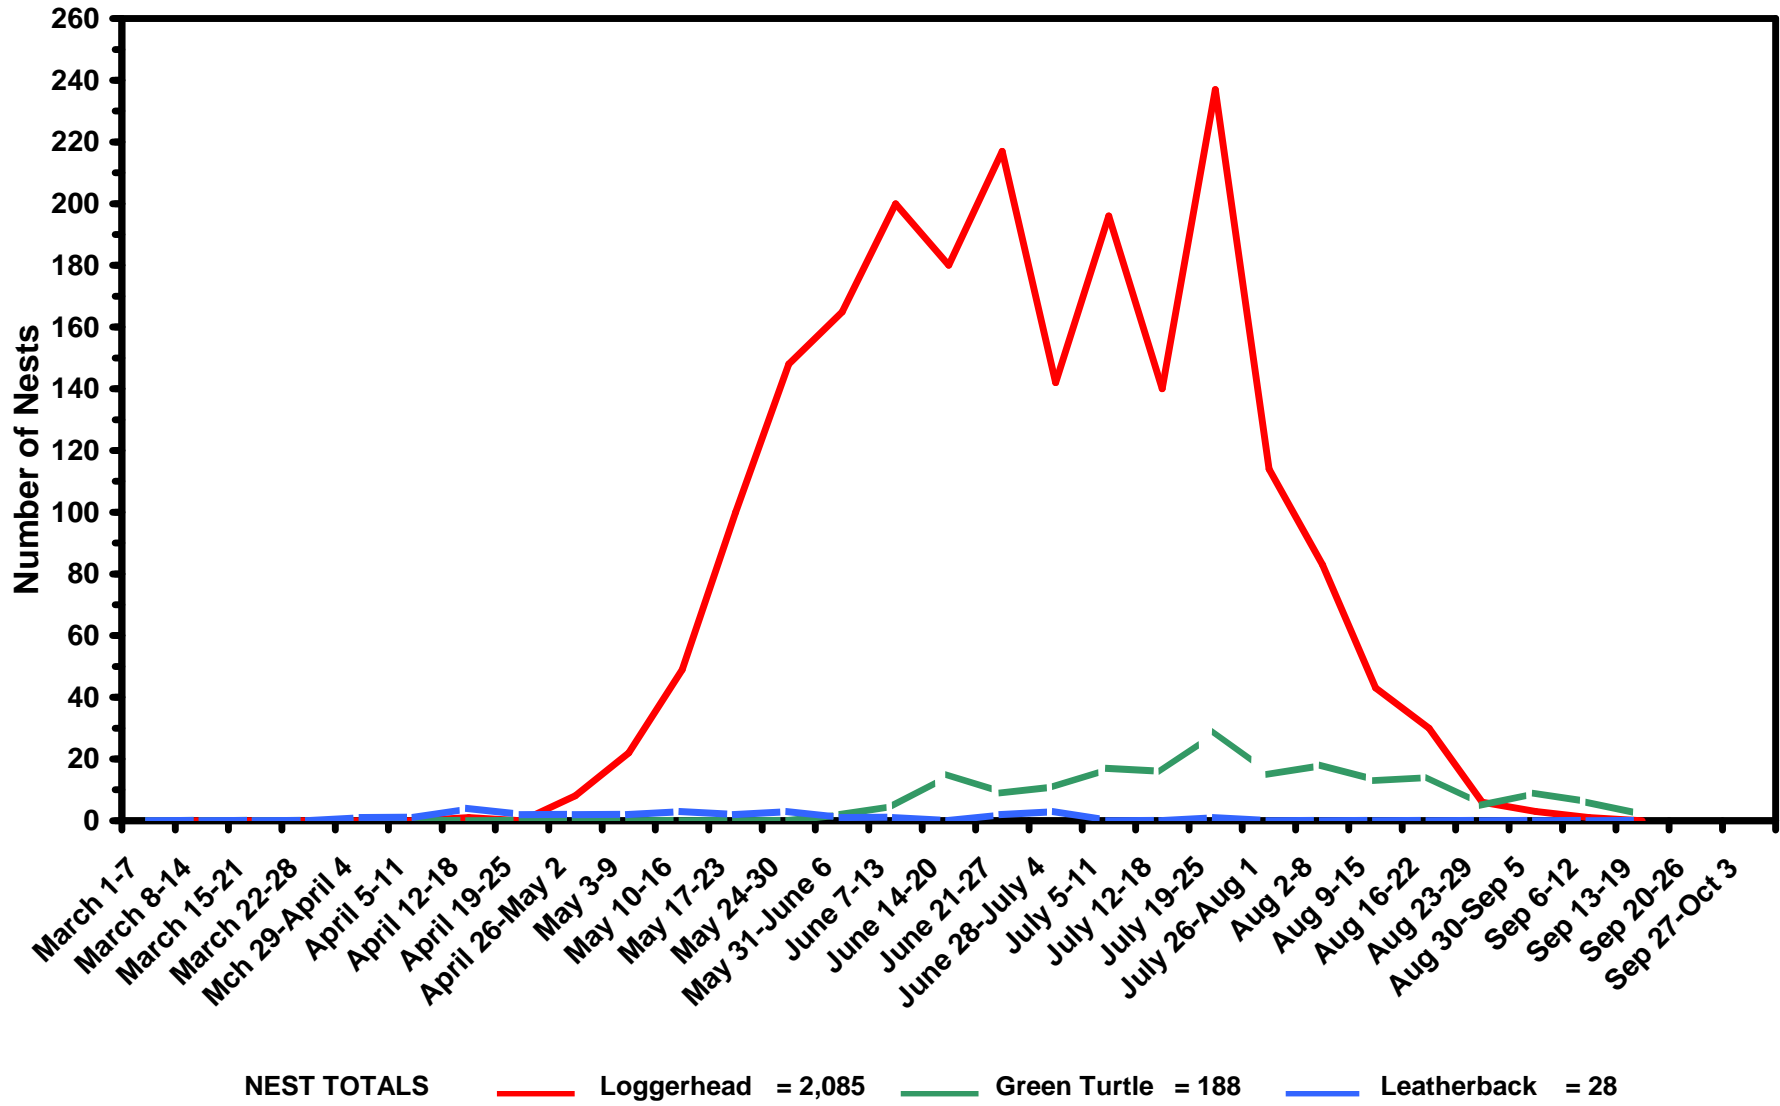

**2011 SEA TURTLE NEST TOTALS IN THE SOUTHERN HALF OF INDIAN RIVER COUNTY –
SOUTHERN INDIAN RIVER SHORES, VERO BEACH AND SOUTH INDIAN RIVER COUNTY (11.5 MILES)**

TOTAL NESTS = 2,301

UPDATED 9/20/2011