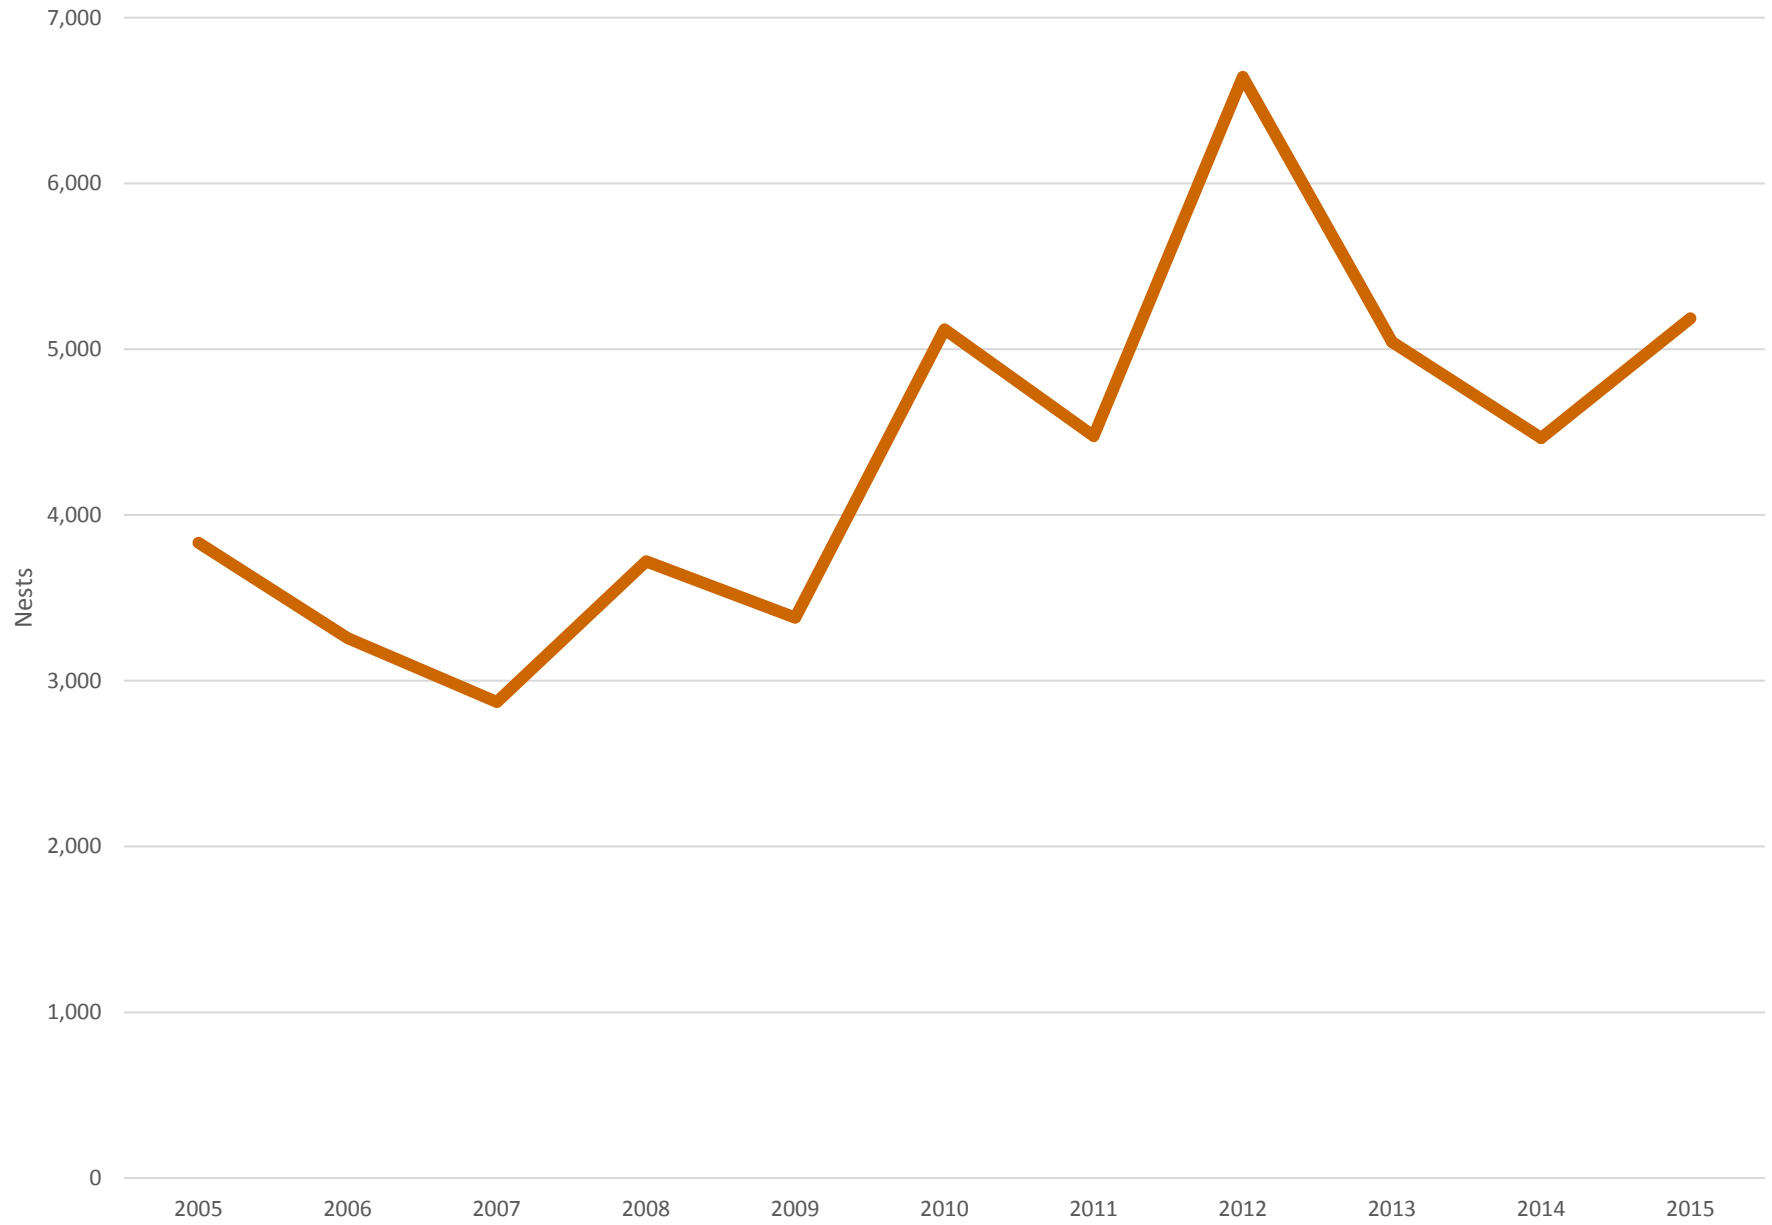

Loggerhead

Green Turtle

Leatherback