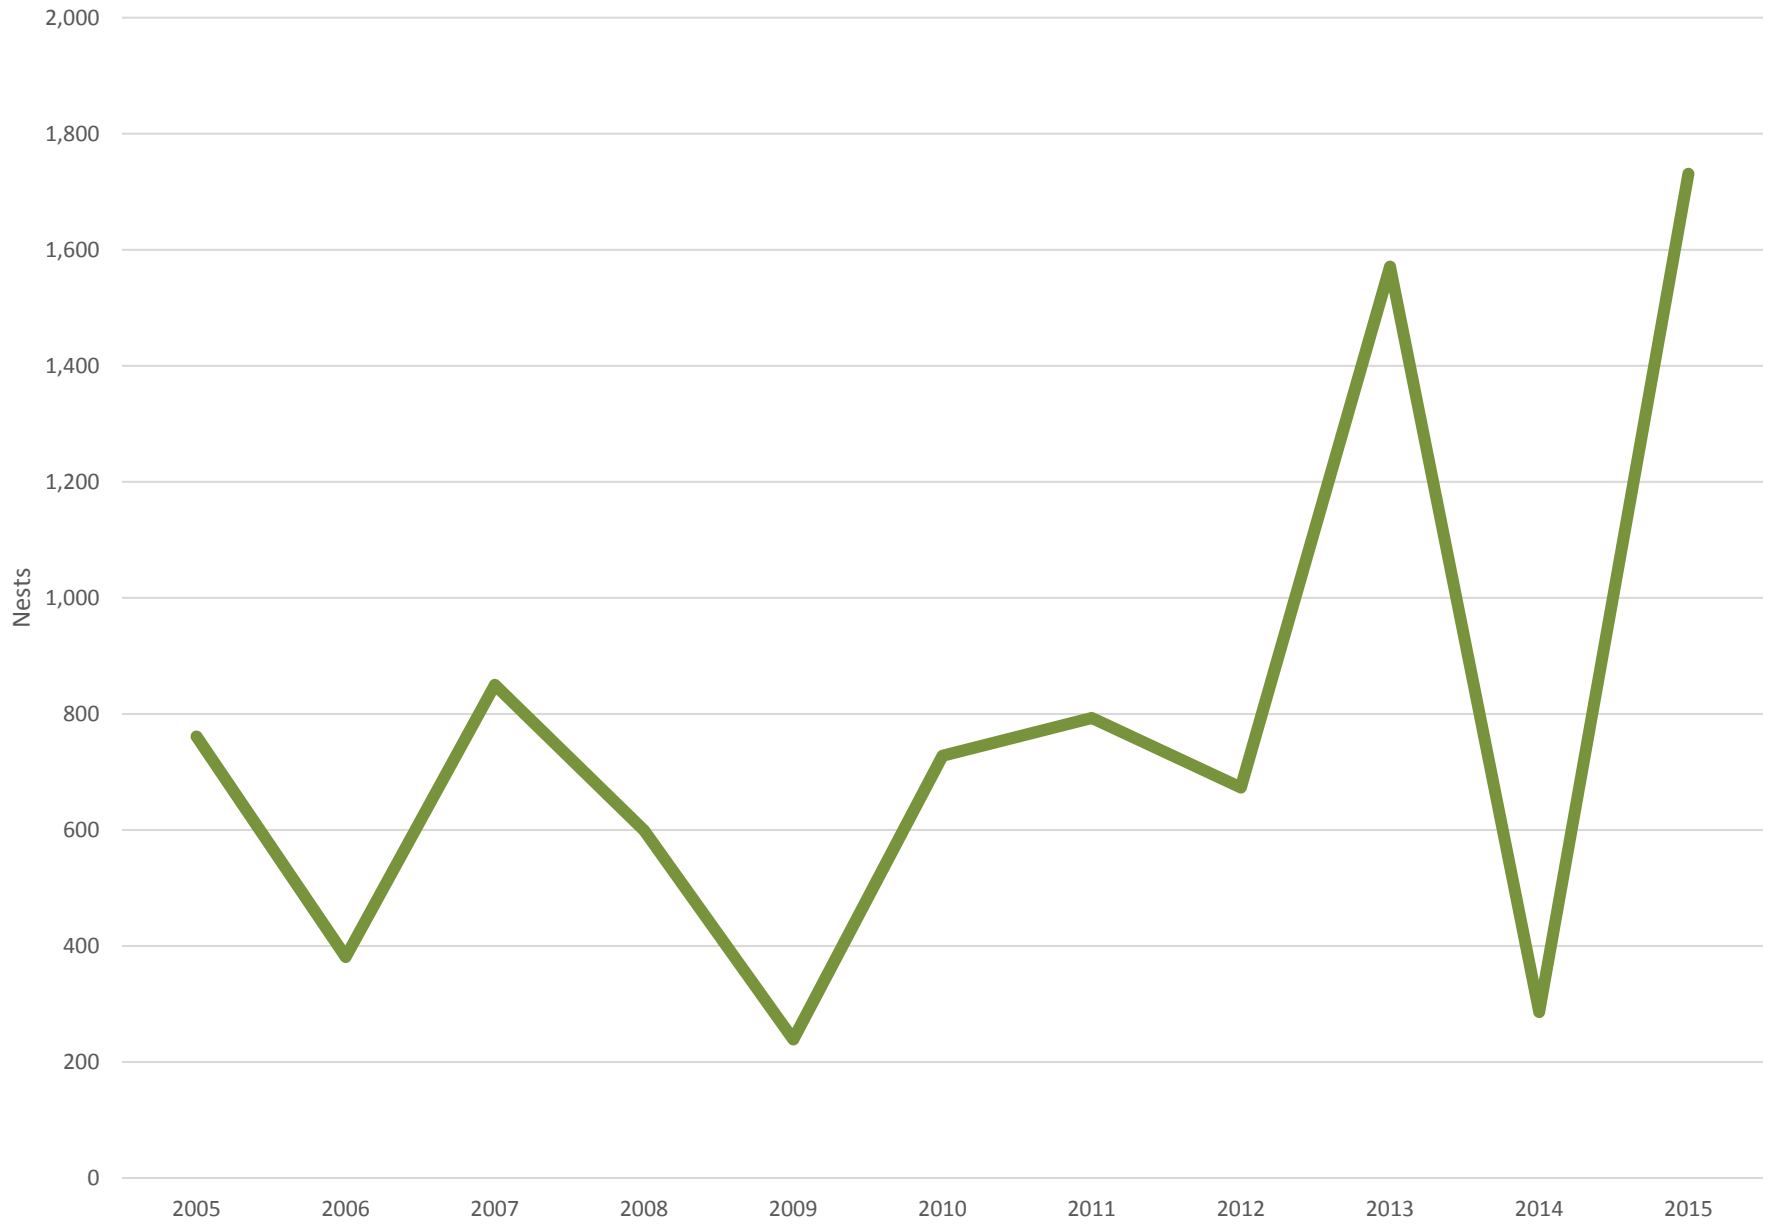

Loggerhead

Green Turtle

Leatherback