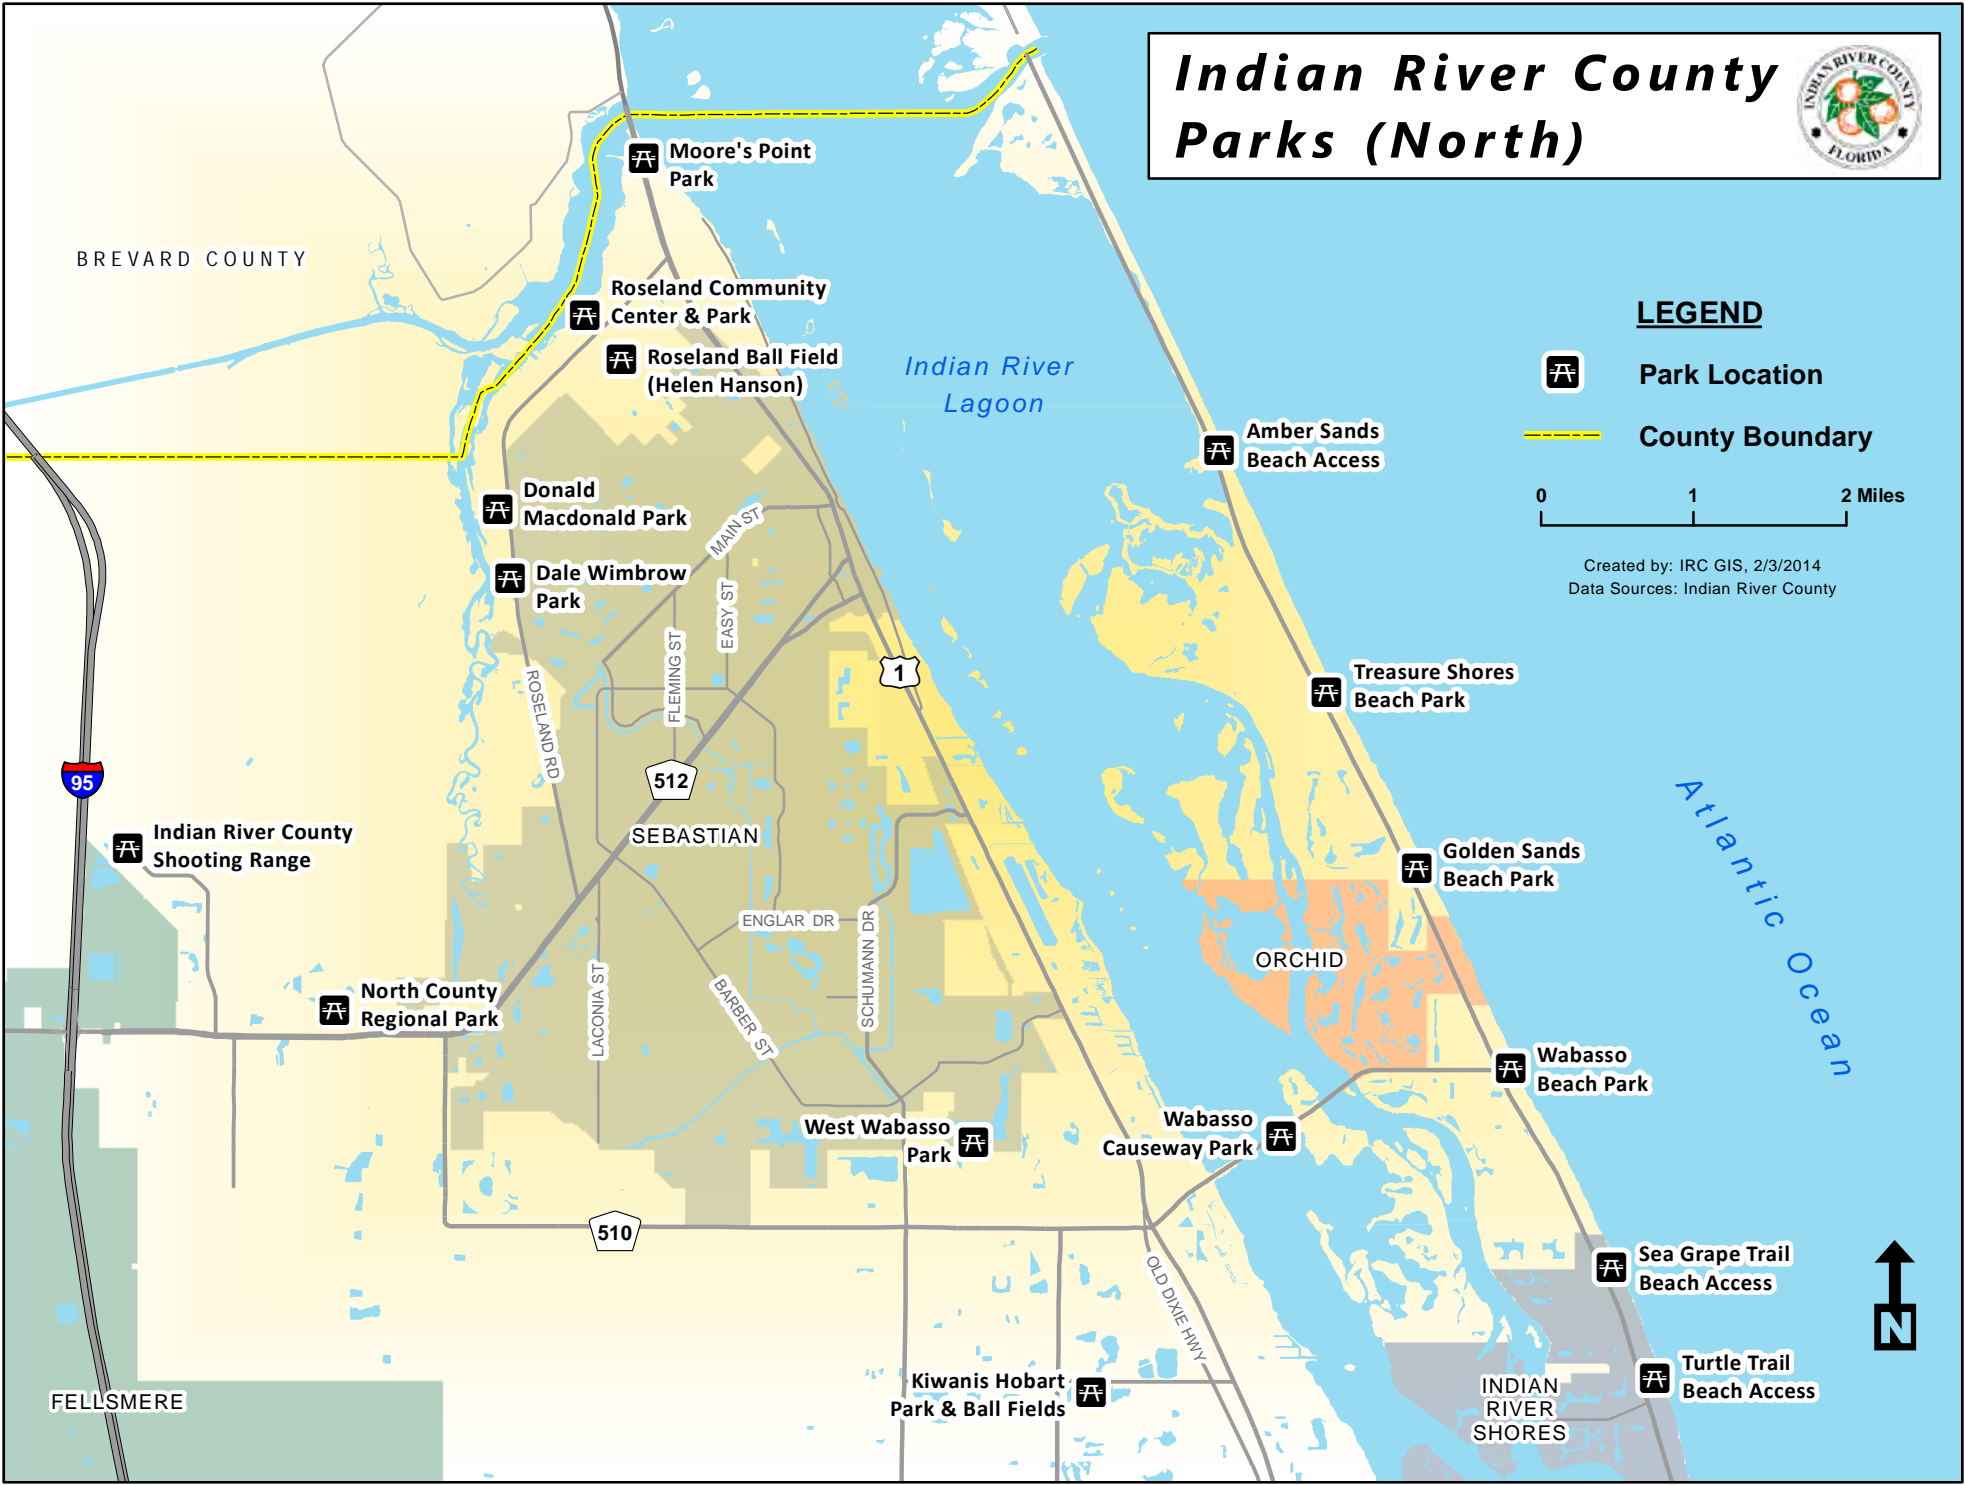

Indian River County Parks (North)

LEGEND

-  Park Location
 -  County Boundary
- 0 1 2 Miles

Created by: IRC GIS, 2/3/2014
Data Sources: Indian River County

Indian River County Parks (South)

LEGEND

-  Park Location
-  County Boundary

Created by: IRC GIS, 2/3/2014
Data Sources: Indian River County

Indian River County Parks (West)

BREVARD COUNTY

FELLSMERE RD

OSCEOLA COUNTY

138TH AV

FELLSMERE

Blue Cypress
Park

Blue
Cypress
Lake

BLUE CYPRESS LAKE RD

512

60

441

FLORIDA TURNPIKE

OKEECHOBEE COUNTY

LEGEND

Park Location

County Boundary

0 1.5 3 Miles

Created by: IRC GIS, 2/4/2014
Data Sources: Indian River County

ST. LUCIE COUNTY