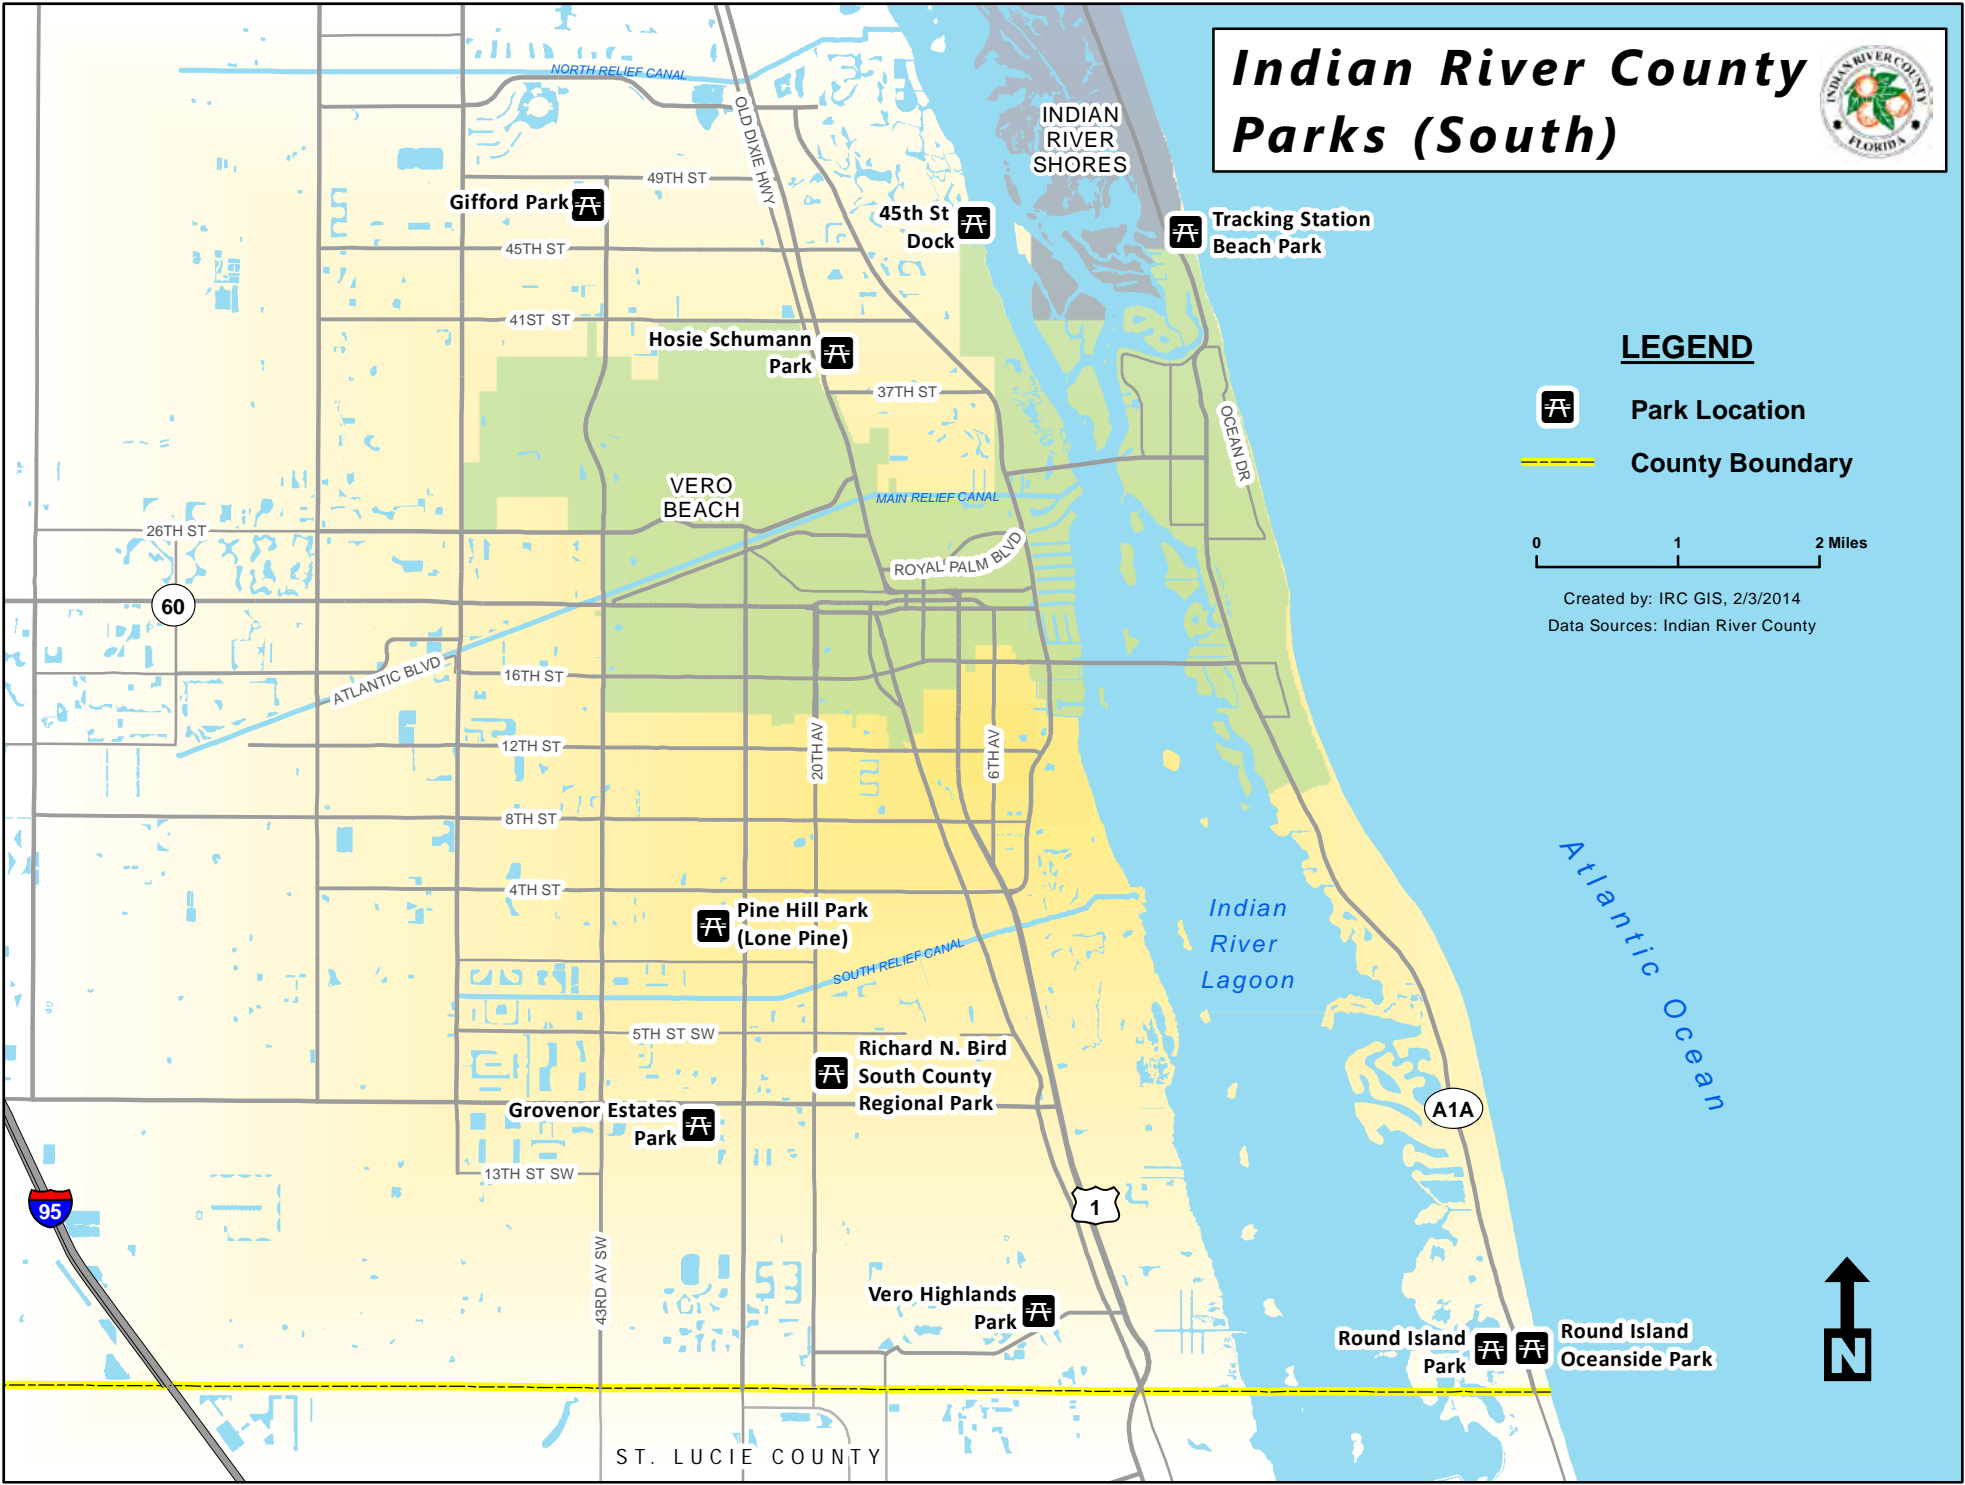

Indian River County Parks (North)

LEGEND

-  Park Location
 -  County Boundary
- 0 1 2 Miles

Created by: IRC GIS, 2/3/2014
Data Sources: Indian River County

Indian River County Parks (South)

LEGEND

-  Park Location
-  County Boundary

Created by: IRC GIS, 2/3/2014
Data Sources: Indian River County

Indian River County Parks (West)

BREVARD COUNTY

FELLSMERE RD

OSCEOLA COUNTY

138TH AV

FELLSMERE

Blue Cypress
Park

Blue
Cypress
Lake

BLUE CYPRESS LAKE RD

512

60

441

FLORIDA TURNPIKE

OKEECHOBEE COUNTY

LEGEND

Park Location

County Boundary

0 1.5 3 Miles

Created by: IRC GIS, 2/4/2014
Data Sources: Indian River County

ST. LUCIE COUNTY