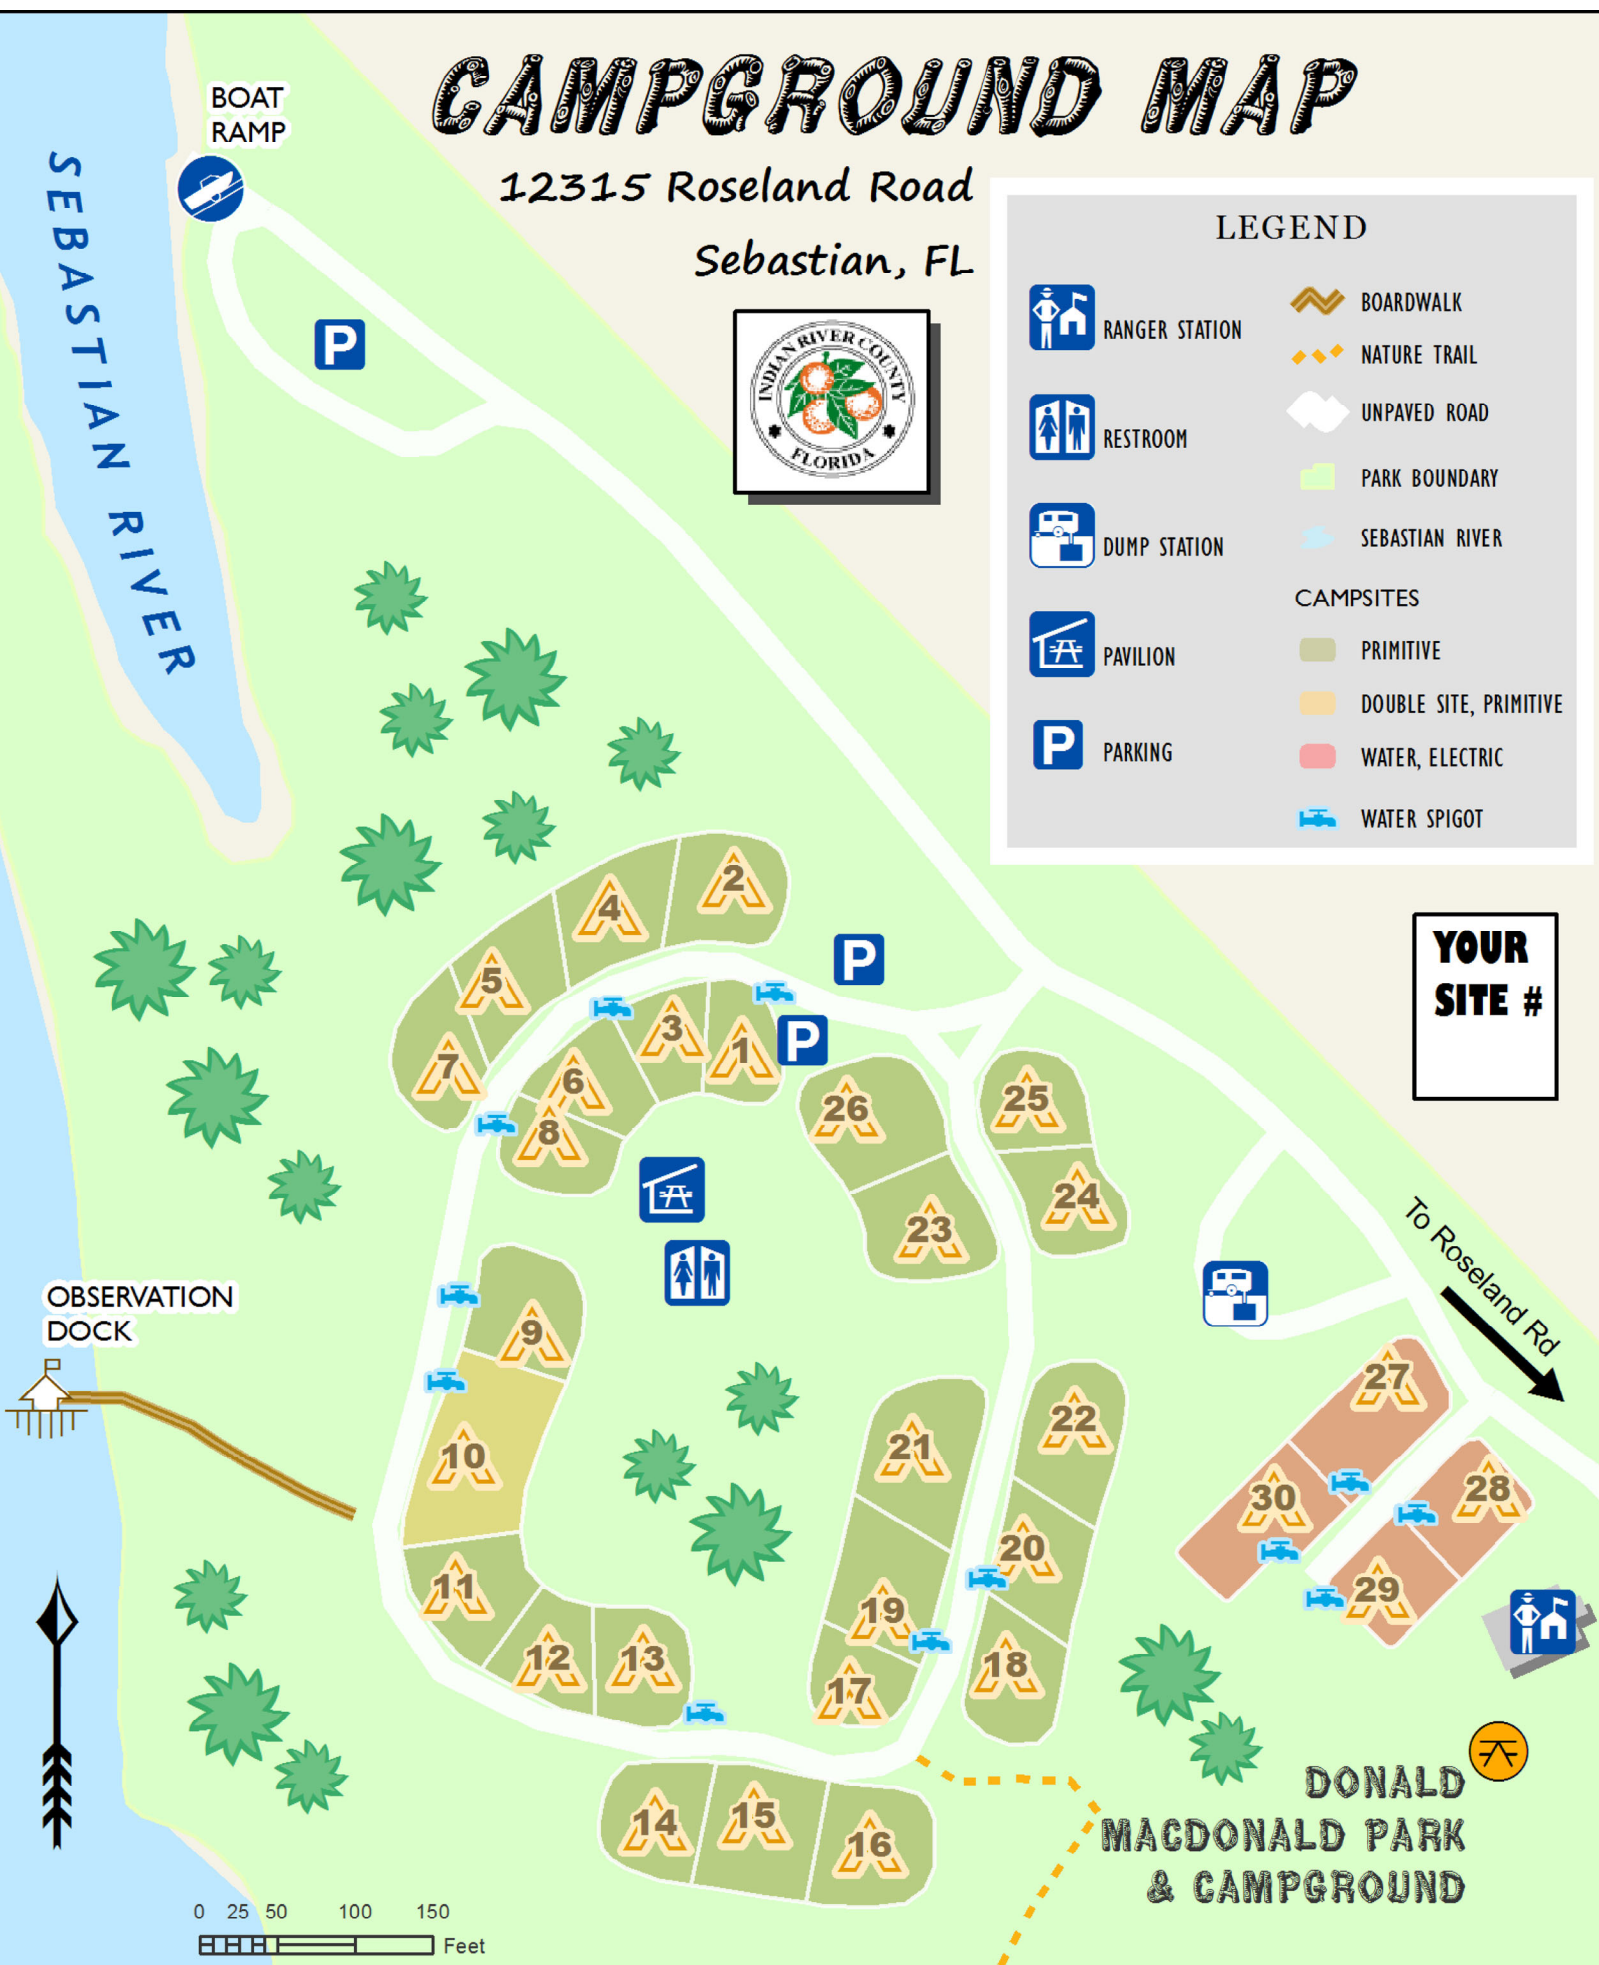

CAMPGROUND MAP

12315 Roseland Road
Sebastian, FL

LEGEND

- | | | | |
|--|----------------|------------------|------------------------|
| | RANGER STATION | | BOARDWALK |
| | RESTROOM | | NATURE TRAIL |
| | DUMP STATION | | UNPAVED ROAD |
| | PAVILION | | PARK BOUNDARY |
| | PARKING | | SEBASTIAN RIVER |
| | | CAMPSITES | |
| | | | PRIMITIVE |
| | | | DOUBLE SITE, PRIMITIVE |
| | | | WATER, ELECTRIC |
| | | | WATER SPIGOT |

**YOUR
SITE #**

0 25 50 100 150
Feet

**DONALD
MACDONALD PARK
& CAMPGROUND**

To Roseland Rd